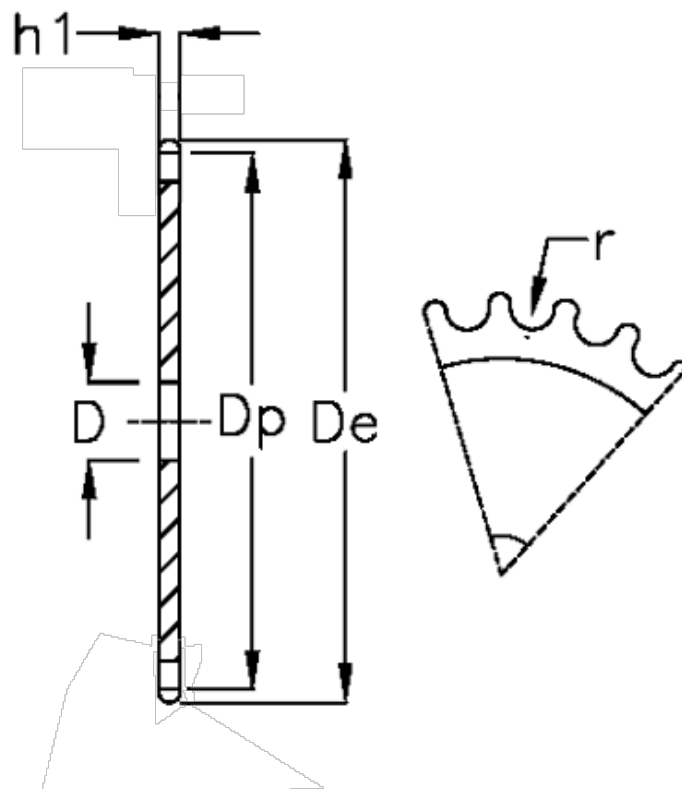

Article number: 616021011022

Description: Plate wheel 28 B-1 Z=22 simplex

## Measures

|                 |                 |
|-----------------|-----------------|
| C               | = 5             |
| D               | = 30            |
| De              | = 331           |
| Dp              | = 312.34        |
| For chain size  | = 1 3/4 x 1 1/4 |
| For chain type  | = 28 B-1        |
| h1              | = 29.4          |
| Number of teeth | = 22            |